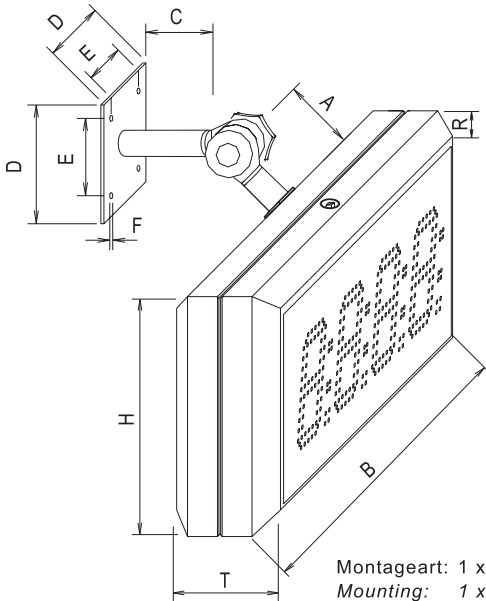

migan Outdoor

Numerische LED-Großanzeige für Außenanwendung
Large Format Numeric LED Display for Outdoor Application

Montageart: 1 x Multigelenk
Mounting: 1 x articulated arm

Montageart: 1 x Montagewinkel
Mounting: 1 x angle bracket

Montageart: Einbaurahmen
Mounting: mounting frame

| | mm | | mm |
|---|-----|---|-----|
| A | 86 | I | 50 |
| C | 82 | J | 80 |
| D | 100 | K | 30 |
| E | 70 | L | 8,5 |
| F | 7 | R | 21 |
| G | 60 | T | 87 |