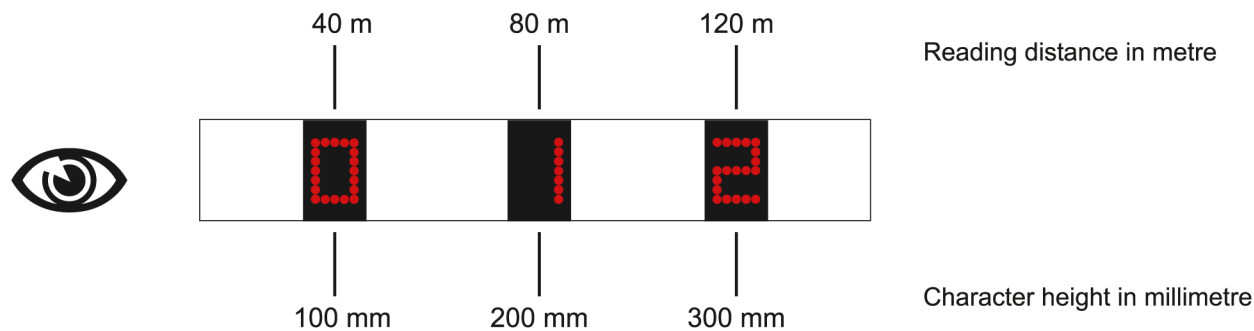

# Reading Distance LED-Displays for Outdoor Application

## Recommended character height, numeric