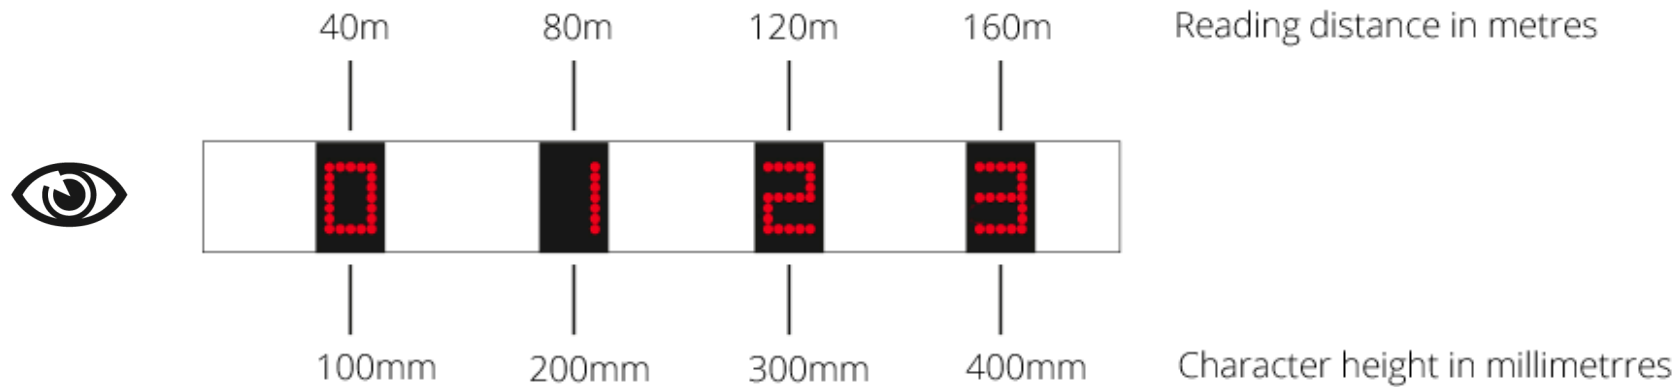

Reading Distance LED-Displays and Clocks for Outdoor Applications

Recommended character height, numeric

Recommended character height, alphanumeric